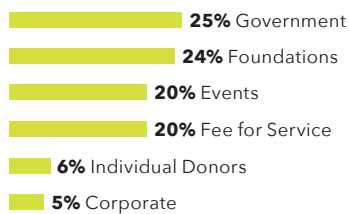

REVENUE SOURCES: