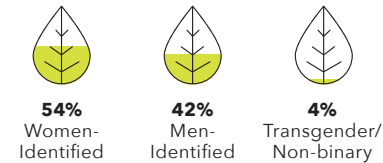

GENDER IDENTITY: