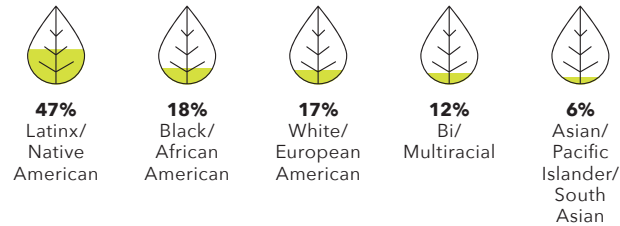

2020 Program Highlights

GETTING TO OUR CORE PURPOSE

CCEJ has pursued our mission to eliminate bias, bigotry and racism for almost 60 years. When the COVID-19 pandemic closed our office in March 2020, we paused to reflect on how to pursue our core purpose: to build connections between people from diverse backgrounds, to heal conflict, and transform our communities. As communities across the U.S. grappled with racism and violence against Black, Asian, Latinx and other people of color, CCEJ received a surge of requests for training and education from schools, nonprofits, museums, businesses, government agencies, and community groups. To meet the high demand for dialogue, education, and training for equity, anti-bias work, racial justice and Restorative Justice, we adapted and increased our online content to meet our community's needs in this moment of change.

Program Demographics

RACIAL IDENTITY:

GENDER IDENTITY:

EVOLUTION & ADAPTATION

In March 2020, we welcomed Reena Hajat Carroll, MSW as CCEJ's new Executive Director, following an extensive Executive search. In March, we also moved to a larger office in Long Beach and we're excited to host the community in our new space, when it's safe to do so. Our staff and volunteers now have expertise in hosting interactive online dialogues, trainings, webinars, and community building events for groups as small as five and as large as 400. Our online programs make CCEJ's work even more accessible - this year we hosted participants from Southern California and beyond, including Baltimore, New York, Washington DC, and even Europe!

When CCEJ moved our programs online, participants joined us from all over the U.S. and around the world.